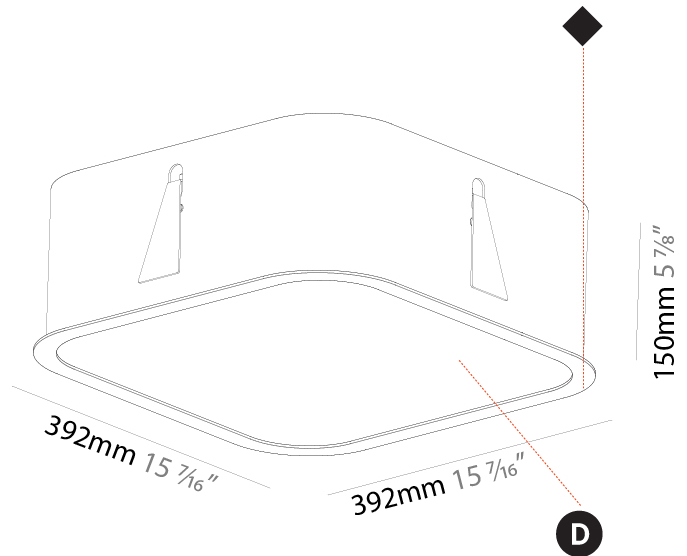

PHYSICAL

Shape: Square
Length (mm): 392
Length (in): 15 7/16
Width (mm): 392
Width (in): 15 7/16
Height (mm): 150
Height (in): 5 7/8
Ceiling Thickness (mm): 10 / 12.5 / 15 / 25
Ceiling Thickness (in): 3/8 or 1/2 or 9/16 or 1
Min. Recessing Depth (mm): 160
Min. Recessing Depth (in): 6 5/16
Weight (kg): 4.341
Weight (lbs): 9.57
Diffuser: PMMA - Opal or Micro-Prism
Fixture Finish: SSR / BKV / CWI / CRY / HAB / UFT / ITA / RUA / FTG / MYG / LOD / PUS / FRO / FUP / KIA / POP / BLS / SPG / MEY / GOH / CHC / COM / ABZ / JAG / OBR / MOS / ROR
Fixture Material: Extruded Aluminum / Steel
Cut-out Measurements: 375mm / 14 3/4" x 375mm / 14 3/4"

ELECTRICAL

Lamp Type: LED (Zhaga Standard)
Input Wattage (W): 13.2
Total Output Wattage (W): 12
Dimming: Non-Dimmable
Driver Included: Yes
Driver Location: Integrated
Driver Type: Constant Current - Universal
Driver Class: Class 2
Input Voltage (V): 120 - 277
Constant Current (MA): 350
Upon Request: (Not included - see components) Integral: 0-10Vdc dimming / Phase dimming 120Vac only

LED

Color Temperature (°K): 3000 / 4000
Max. Delivered Lumen (lm): 1380 / 1430
CRI: >80 CRI
Efficiency (%): 0.827
Lamp Life (hrs): 50000
Upon Request: Other CCT available

OPTICAL

RATINGS AND CERTIFICATIONS

Certified By: Certified for North American Standards
IP rating: IP20

375mm x 375mm
14 3/4" x 14 3/4"
10 - 25mm
3/8" - 1"
160mm
6 5/16"

A