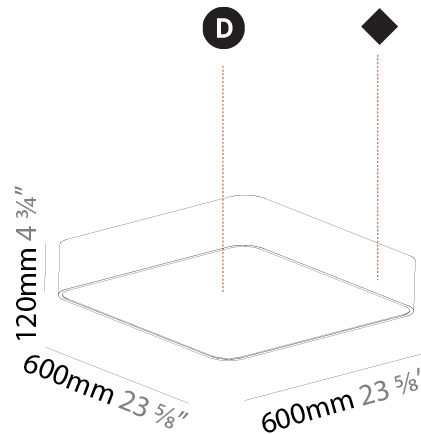

GENERAL

Series: Smoothy
Subseries: Smoothy Standard
Partner: Prolicht
Division: Architectural
Installation: Surface
Product Type: Ceiling Surface
Mounting Location: Ceiling
Light Distribution: Direct

PHYSICAL

Shape: Square
Length (mm): 600
Length (in): 23 5/8
Width (mm): 600
Width (in): 23 5/8
Height (mm): 120
Height (in): 4 3/4
Weight (kg): 11.315
Weight (lbs): 24.89
Diffuser: PMMA - Opal or Micro-Prism
Fixture Finish: SSR / BKV / CWI / CRY / HAB / UFT / ITA / RUA / FTG / MYG / LOD / PUS / FRO / FUP / KIA / POP / BLS / SPG / MEY / GOH / CHC / COM / ABZ / JAG / OBR / MOS / ROR
Fixture Material: Extruded Aluminum / Steel

ELECTRICAL

Lamp Type: LED (Zhaga Standard)
Input Wattage (W): 55
Total Output Wattage (W): 49.7
Dimming: Non-Dimmable
Driver Included: Yes
Driver Location: Integrated
Driver Type: Constant Current - Universal
Driver Class: Class 2
Input Voltage (V): 120 - 277
Constant Current (MA): 350
Upon Request: (Not included - see components) Integral: 0-10Vdc dimming / Phase dimming 120Vac only

LED

Color Temperature (°K): 3000 / 4000
Max. Delivered Lumen (lm): 5520 / 5720
CRI: >80 CRI
Efficiency (%): 0.867
Lamp Life (hrs): 50000
Upon Request: Other CCT available

OPTICAL

RATINGS AND CERTIFICATIONS

Certified By: Certified for North American Standards
IP rating: IP20